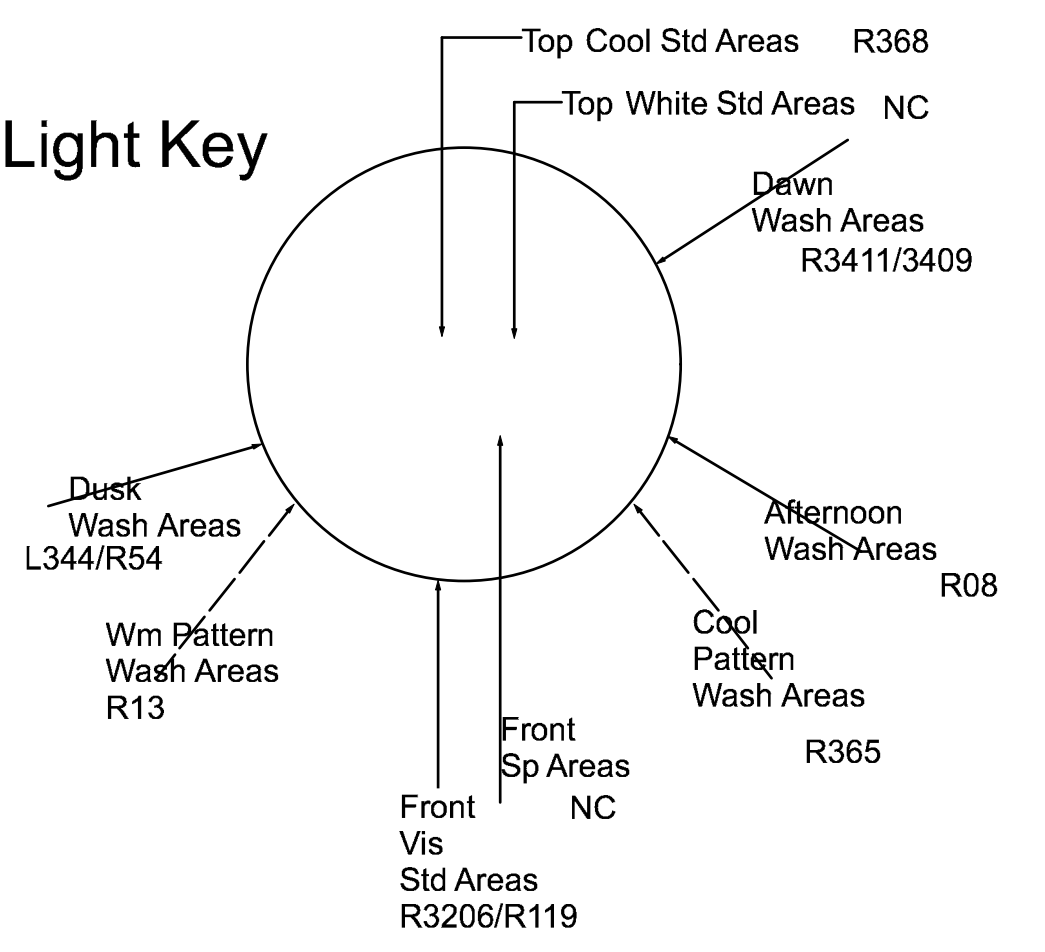

Instruments	Num In Inventory	Used	Remaining
65Q 6' Fres	100	12	88
SL50	30	27	3
SL26	27	15	12
SL36	30	26	4
Air 360Q 6x12	20	9	11
Air 360Q 6x8	9	7	2
Air 360Q 4.5 x 6	28	5	23
Water FX Lite	1	12	-11
Cyc Unit	36	36	0
Accessory	3	3	0
SL19	4	1	3
The Scroller 7.5'	13	3	10

Patterns:

Rear Beam/ Wm (3) R77805 Leaf Breakup
 Rear Beam/ Cool (3) R77811 Soft Breakup

Front Beam/ Wm (3) R77805 Leaf Breakup
 Front Beam/ Cool (3) R77811 Soft Breakup

2nd Electric/ (3) R77712 cloud
 (3) shop made stars

Light Key

DMX Addresses

Rear Beam DMX Port:
 Front Beam DMX Ports:
 1st Electric DMX Port:
 Aux Elec Line 14 DMX Port:

i-Cue on 1st Elec- Address: 309
 Scroller on 1st Elec- Address: 317
 i-Cue on Front Beam- Address: 305
 Scroller on Front Beam- Address: 316
 i-Cue on Rear Beam- Address: 301
 Scroller on Rear Beam- Address: 315

UNDER MILK WOOD

St. Olaf Kelsey Theater

Light Plot

Date: 10/3/2011 Scale: 1/4"

B. Bjorklund
 507 301 8860

Revision: 11/9/11

1

Followspot Colors:
 1. Frost: R119